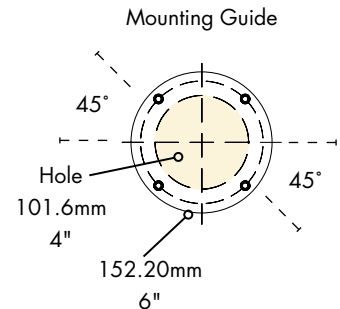

Part No.	Faucets	Finish	Dispense System	Shipping Weight	Box Dimensions
<input type="checkbox"/> DPT48PSSDKR*	8	Polished S/S	Kool-Rite (Glycol)	25 kg 54 lbs	1168mm L x 940mm W x 406mm H 46"L x 37"W x 16"H
<input type="checkbox"/> DPT48PVDKR*	8	PVD Brass	Kool-Rite (Glycol)	25 kg 54 lbs	1168mm L x 940mm W x 406mm H 46"L x 37"W x 16"H

Dimensions

BEER:

6.4mm (1/4") O.D. Stainless Steel
with 7.94mm - 9.52mm (5/16" - 3/8") Barb Fittings

GLYCOL:

9.52mm (3/8") O.D. Copper
with 9.52mm (3/8") Barb Fittings

Copyright ©2007 Micro Matic USA, Inc. All Rights Reserved. 00212.D0507 11-07