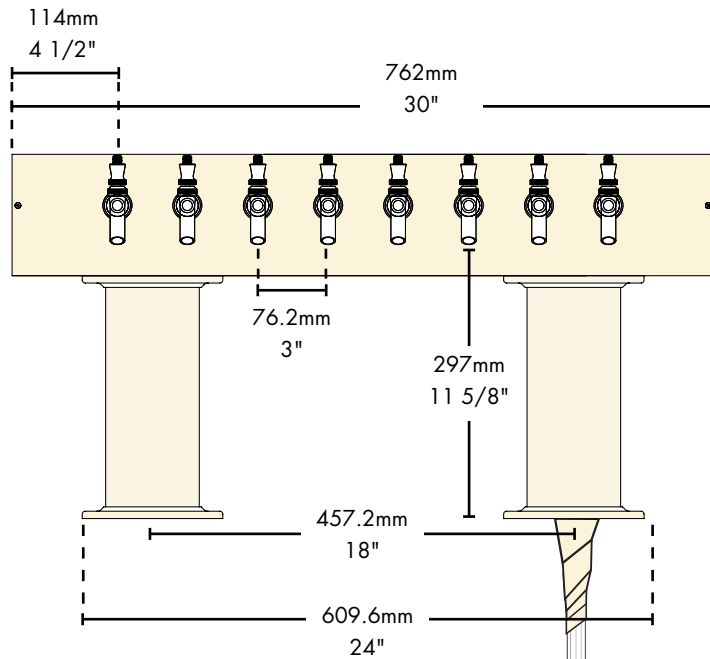

INSIDE The integrated Kool-Rite module provides
optimum cooling at the point of dispense.
Modular construction makes the installation
process as simple as PLUG "N" POUR.

Specifications

Micro Matic reserves the right to change specifications without notice.

Part No.	Faucets	Finish	Dispense System	Shipping Weight	Box Dimensions
<input type="checkbox"/> DPT48PSSDKR*	8	Polished S/S	Kool-Rite (Glycol)	25 kg 54 lbs	1168mm L x 940mm W x 406mm H 46"L x 37"W x 16"H
<input type="checkbox"/> DPT48PVDKR*	8	PVD Brass	Kool-Rite (Glycol)	25 kg 54 lbs	1168mm L x 940mm W x 406mm H 46"L x 37"W x 16"H

Dimensions

BEER:

6.4mm (1/4") O.D. Stainless Steel
with 7.94mm - 9.52mm (5/16" - 3/8") Barb Fittings

GLYCOL:

9.52mm (3/8") O.D. Copper
with 9.52mm (3/8") Barb Fittings

Copyright ©2007 Micro Matic USA, Inc. All Rights Reserved. 00212.D0507 11-07