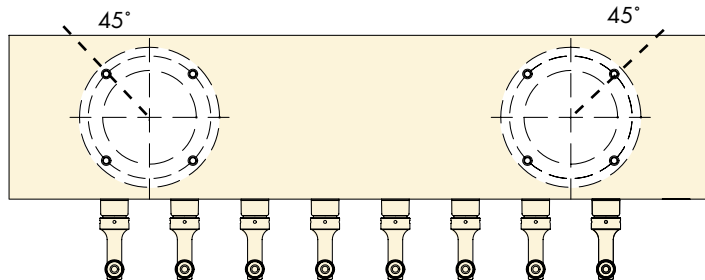

Part No.	Faucets	Finish	Dispense System	Shipping Weight	Box Dimensions
<input type="checkbox"/> DPT48PSSDKR*	8	Polished S/S	Kool-Rite (Glycol)	25 kg 54 lbs	1168mm L x 940mm W x 406mm H 46"L x 37"W x 16"H
<input type="checkbox"/> DPT48PVDKR*	8	PVD Brass	Kool-Rite (Glycol)	25 kg 54 lbs	1168mm L x 940mm W x 406mm H 46"L x 37"W x 16"H

Dimensions

BEER:

6.4mm (1/4") O.D. Stainless Steel
with 7.94mm - 9.52mm (5/16" - 3/8") Barb Fittings

GLYCOL:

9.52mm (3/8") O.D. Copper
with 9.52mm (3/8") Barb Fittings

Copyright ©2007 Micro Matic USA, Inc. All Rights Reserved. 00212.D0507 11-07