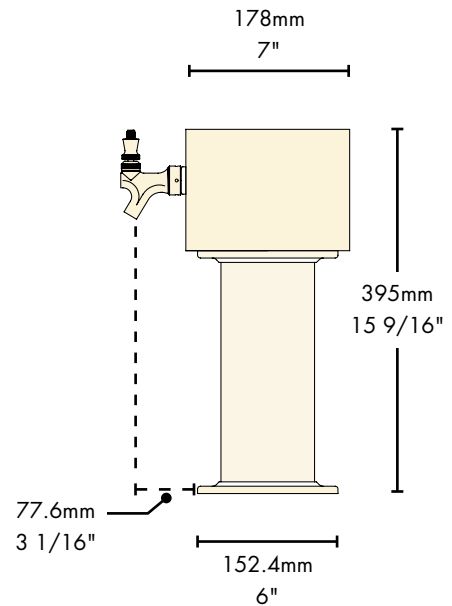

Part No.	Faucets	Finish	Dispense System	Shipping Weight	Box Dimensions
<input type="checkbox"/> DPT48PSSDKR*	8	Polished S/S	Kool-Rite (Glycol)	25 kg 54 lbs	1168mm L x 940mm W x 406mm H 46"L x 37"W x 16"H
<input type="checkbox"/> DPT48PVDKR*	8	PVD Brass	Kool-Rite (Glycol)	25 kg 54 lbs	1168mm L x 940mm W x 406mm H 46"L x 37"W x 16"H

Dimensions

BEER:

6.4mm (1/4") O.D. Stainless Steel
with 7.94mm - 9.52mm (5/16" - 3/8") Barb Fittings

GLYCOL:

9.52mm (3/8") O.D. Copper
with 9.52mm (3/8") Barb Fittings

Copyright ©2007 Micro Matic USA, Inc. All Rights Reserved. 00212.D0507 11-07