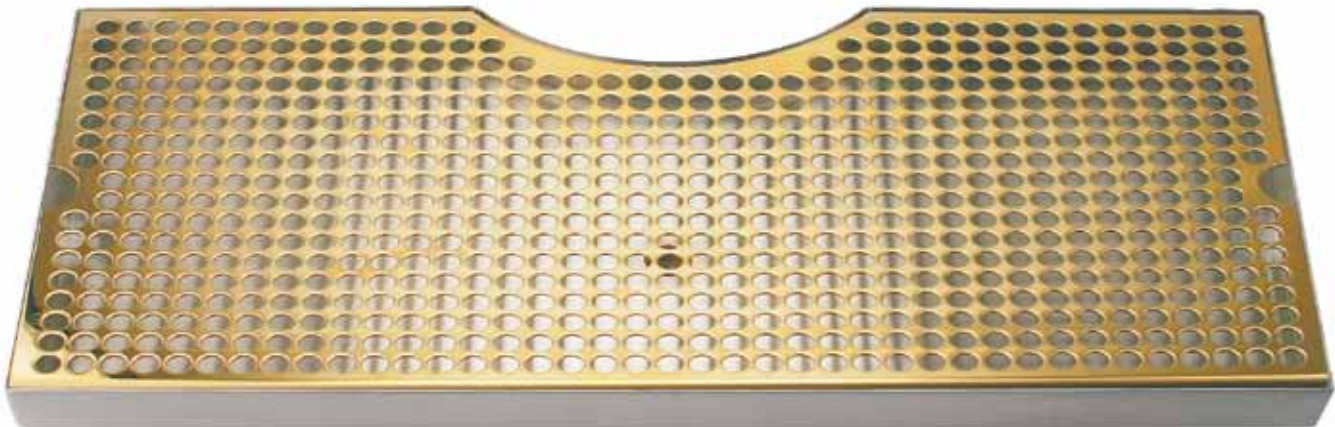

- Easy installation: simply drill one hole to locate and secure.
- Robust 18 gauge stainless steel construction.
- Welded corners, finished smooth for safety and appearance.
- Perforated screen for maximum drip coverage.

Stainless Steel  
**DP-630D**

PVD Brass  
**DP-630DSSPVD**

## Features

 Tarnish Free  
PVD Brass.

 Stainless Steel for  
hygiene and durability.

# Specifications

Part No.	Description	Shipping Weight	Box Dimensions
<input type="checkbox"/> <b>DP-630D</b>	Stainless Steel	3 kg	508mm L x 254mm W x 51 mm H
		7 lbs	20"L x 10"W x 2"H
<input type="checkbox"/> <b>DP-630DSSPVD</b>	PVD Brass	3 kg	508mm L x 254mm W x 51 mm H
		7 lbs	20"L x 10"W x 2"H